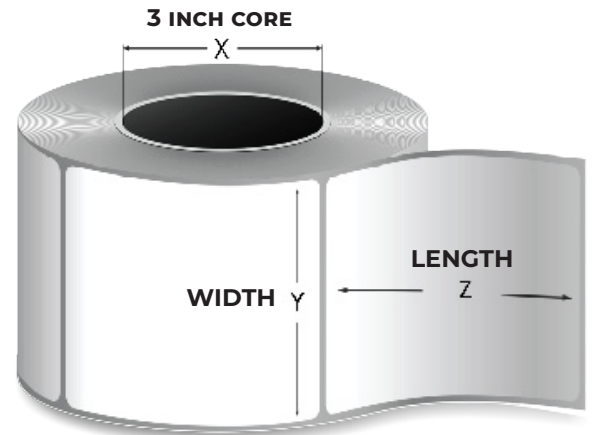

SHIELD LABELS

THERMAL TRANSFER

THERMAL TRANSFER ROLLS

- SOFT MATTE, ULTRA-WHITE FACE FOR MAXIMUM PRINTABILITY
- HIGH BOND ADHESIVE
- IDEAL FOR PACKAGING, SHIPPING, RECEIVING, WAREHOUSING AND INVENTORY MANAGEMENT
- 3 INCH CORE
- **CUSTOM SIZES AND COLORS AVAILABLE**

ITEM ID	SIZE	COLOR	LABELS/ROLL	SHIPPING UNIT
LB32-RTT	3" x 2"	WHITE	2875	4 ROLLS/ CASE, 75 CASES/ PALLET
LB35-RTT	3" x 5"		1190	
LB42-RTT	4" x 2"		2875	
LB43-RTT	4" x 3"		1960	
LB44-RTT	4" x 4"		1475	
LB46-RTT	4" x 6"		1000	
LB465-RTT	4" x 6.5"		925	
LB46-RTTY	4" x 6"	YELLOW	1000	
LB46-RTTO		ORANGE		
LB46-RTTL		BLUE