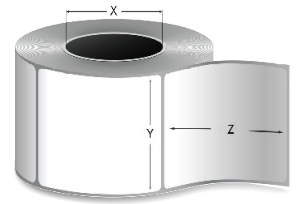

### THERMAL TRANSFER FAN-FOLDED

- STACKS NEATLY
- IDEAL FOR LARGE VOLUME PRINTING
- EASY TRANSITION FROM ONE STACK TO THE NEXT - NO MORE ROLL CHANGES!
- **CUSTOM SIZES AVAILABLE**

ITEM ID	SIZE	COLOR	LABELS/ROLL	SHIPPING UNIT
LB46-FTT	4" x 6"	WHITE	2000	2 STACKS/CS, 60 CS/PLT

# DIRECT THERMAL

## DIRECT THERMAL ROLLS

- NO RIBBON REQUIRED
- PERFORATED
- RELIABLE SCANNABILITY
- 3 INCH CORE
- **CUSTOM SIZES AVAILABLE**

ITEM ID	SIZE	COLOR	LABELS/ROLL	SHIPPING UNIT
LB32-RDT	3" x 2"	WHITE	2875	4 ROLLS/CS, 75 CS/PLT
LB35-RDT	3" x 5"		1190	
LB42-RDT	4" x 2"		2875	
LB43-RDT	4" x 3"		1950	
LB44-RDT	4" x 4"		1475	
LB46-RDT	4" x 6"		1000	