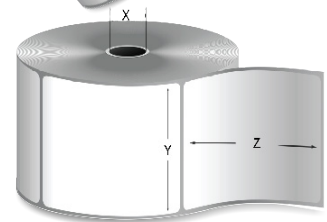

## DIRECT THERMAL DESKTOP ROLLS

- NO RIBBON REQUIRED
- PERFORATED LABELS
- FOR DESKTOP PRINTERS
- 1 INCH CORE
- **CUSTOM SIZES AVAILABLE**

ITEM ID	SIZE	COLOR	LABELS/ROLL	SHIPPING UNIT
LB46-RDTD	4" x 6"	WHITE	250	16 ROLLS/CS, 75 CS/PLT

## DIRECT THERMAL MOBILE ROLLS

- NO RIBBON REQUIRED
- PERFORATED LABELS
- FOR MOBILE PRINTERS
- 3/4 INCH CORE
- **CUSTOM SIZES AVAILABLE**

ITEM ID	SIZE	COLOR	LABELS/ROLL	SHIPPING UNIT
LB42-RDTM	4" x 2"	WHITE	300	4 ROLLS/CS, 75 CS/PLT