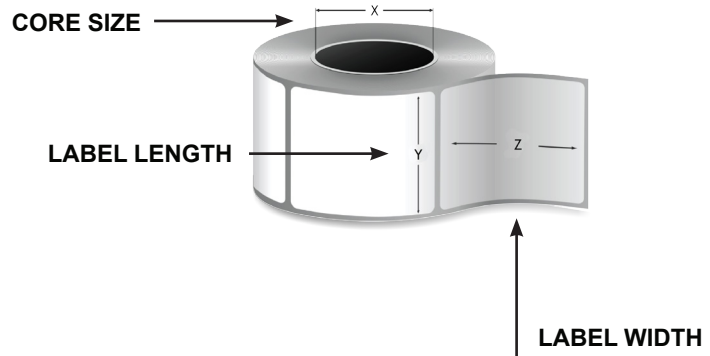

Quick Reference Guide

Labels

High Quality.
Industry Specific.

THERMAL TRANSFER LABELS

Thermal Transfer Label Rolls

- Soft Matte, Ultra-White Face For Maximum Printability
- High Bond Adhesive
- Ideal For Packaging, Shipping, Receiving, Warehousing and Inventory Management
- 3" Core

Item No.	Product Description
LB32-RTT, LB35-RTT, LB42-RTT, LB43-RTT, LB44-RTT, LB46-RTT, LB465-RTT	3" x 2", 3" x 5", 4" x 2", 4" x 3", 4" x 4", 4" x 6", 4" x 6.5"

*Ribbon Required

* CUSTOM SIZES AVAILABLE

- Stacks Neatly
- Ideal For Large Volume Printing
- Easy Transition From One Stack To The Next;
No More Roll Changes

Item No.	Product Description
LB46-FTT	4" x 6"

*** CUSTOM SIZES AVAILABLE**

DIRECT THERMAL TRANSFER LABELS